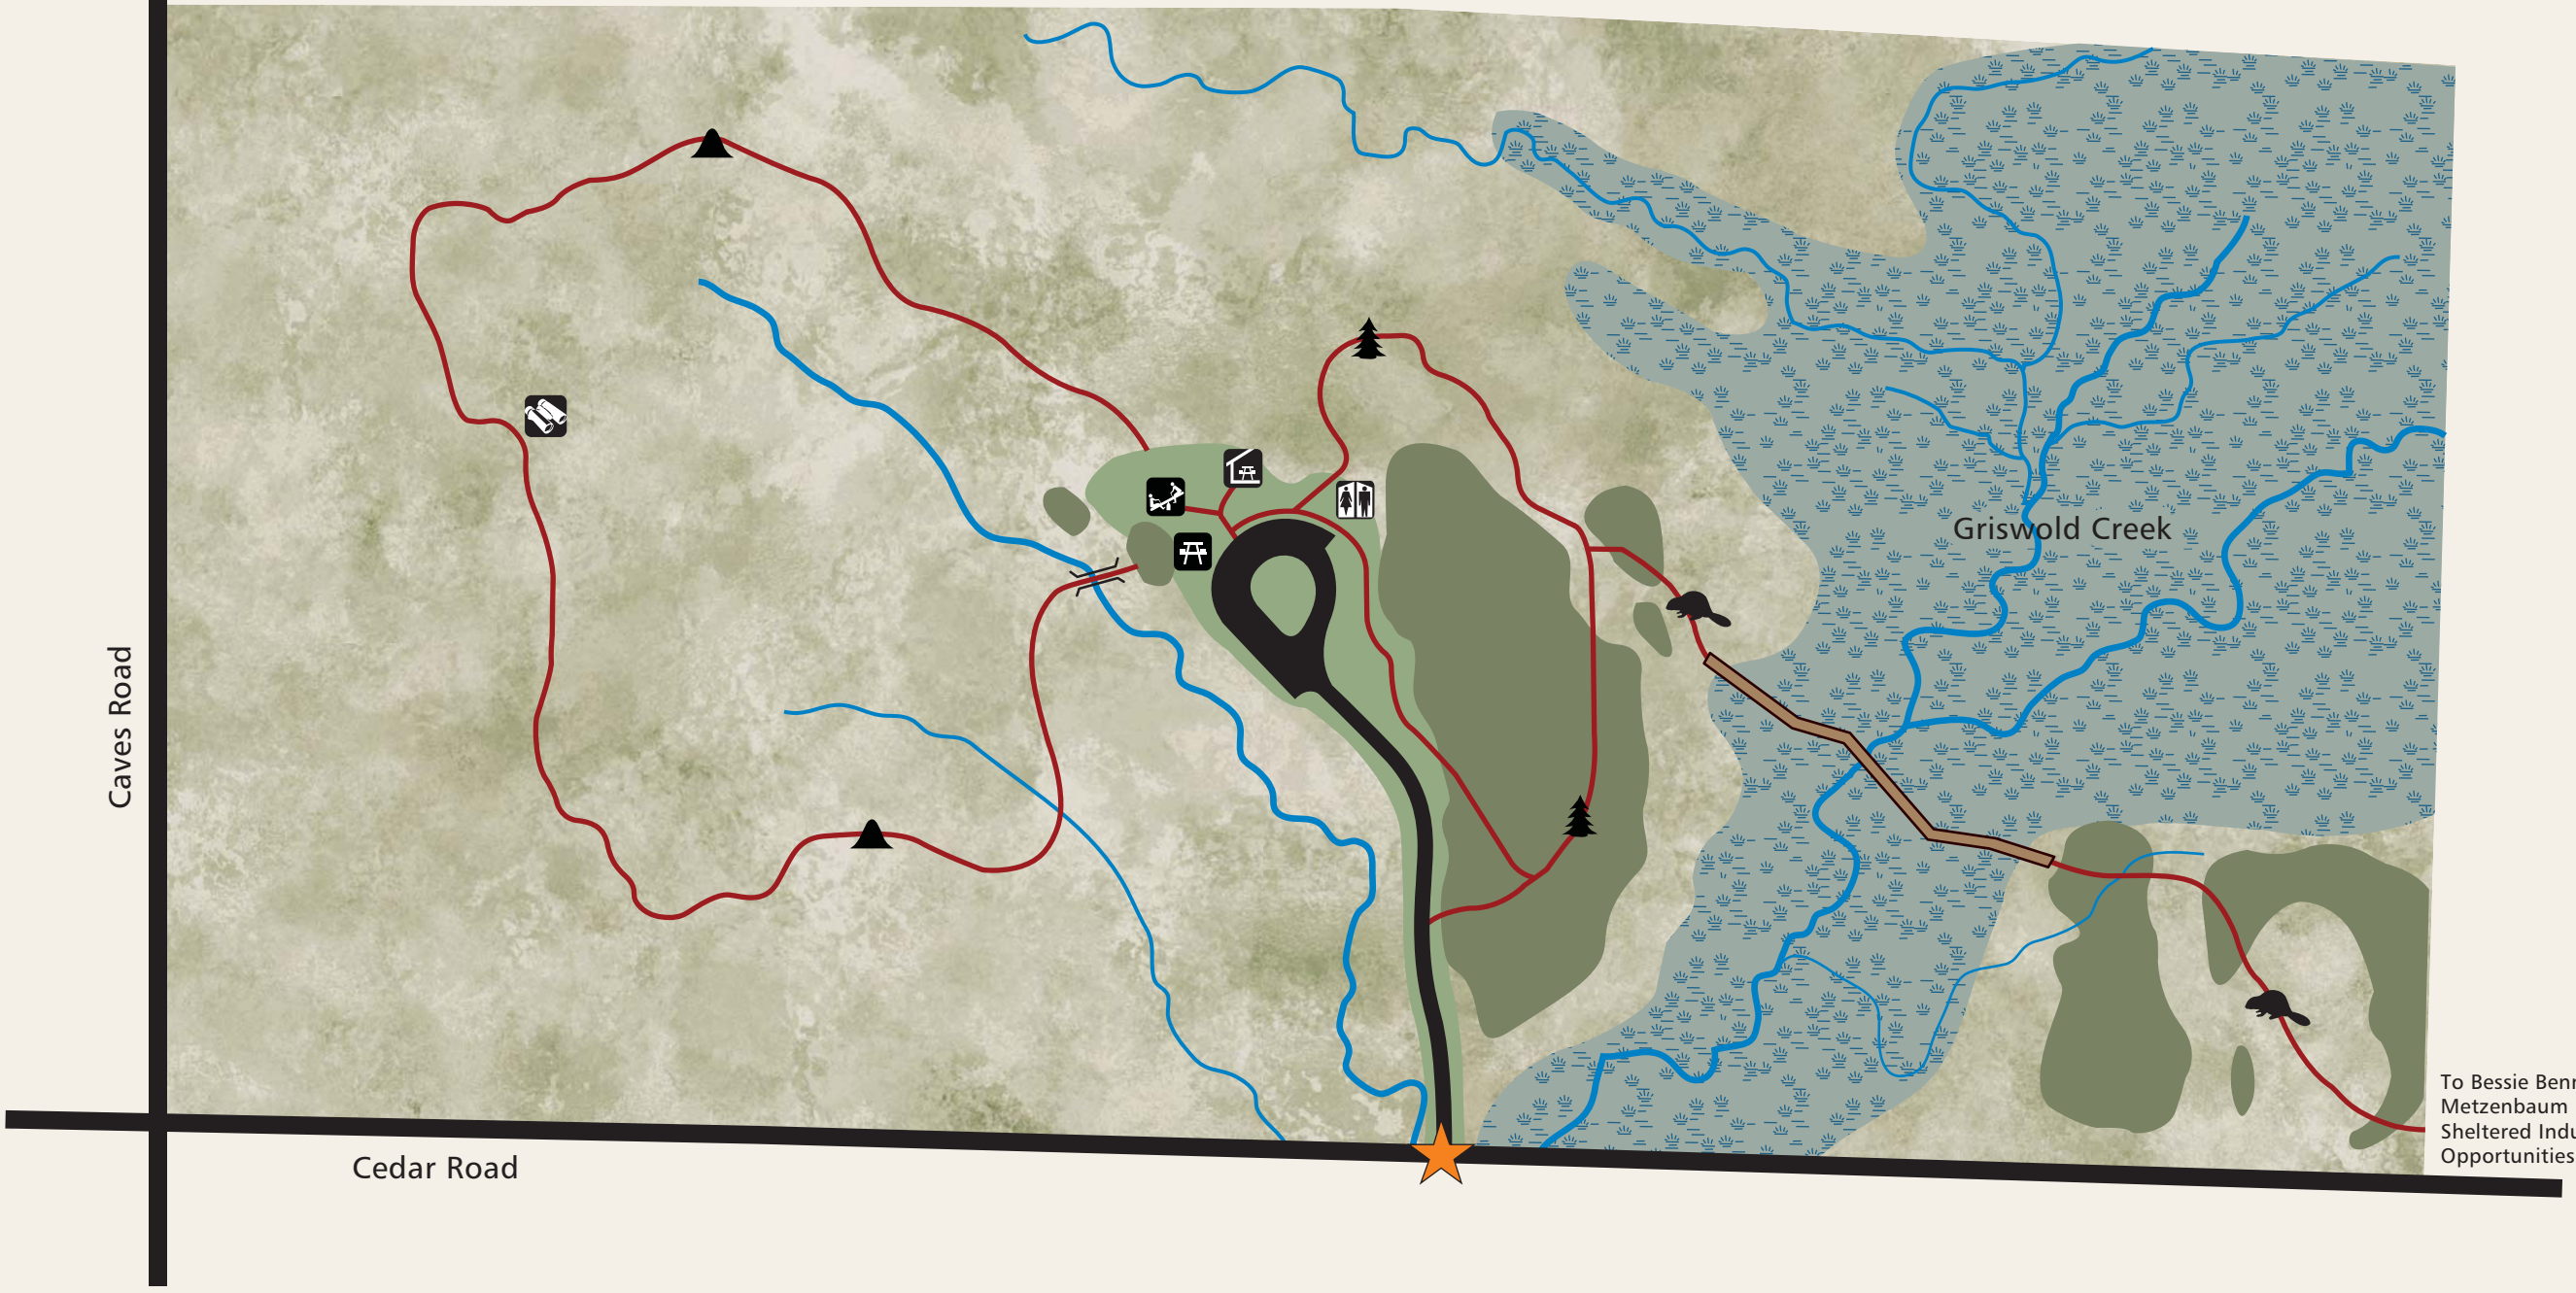

MAP KEY

- Park Entrance
- Woodland
- Mowed Areas
- Wetlands
- Conifer Forest (evergreens)
- Restroom Location
- Observation Deck

AMENITIES

Wisteria Hill Shelter

TRAILS		MILES	
Griswold Creek Trail (paved)		0.2	
Evergreen Trail (paved)		0.3	
Summit Trail		0.5	