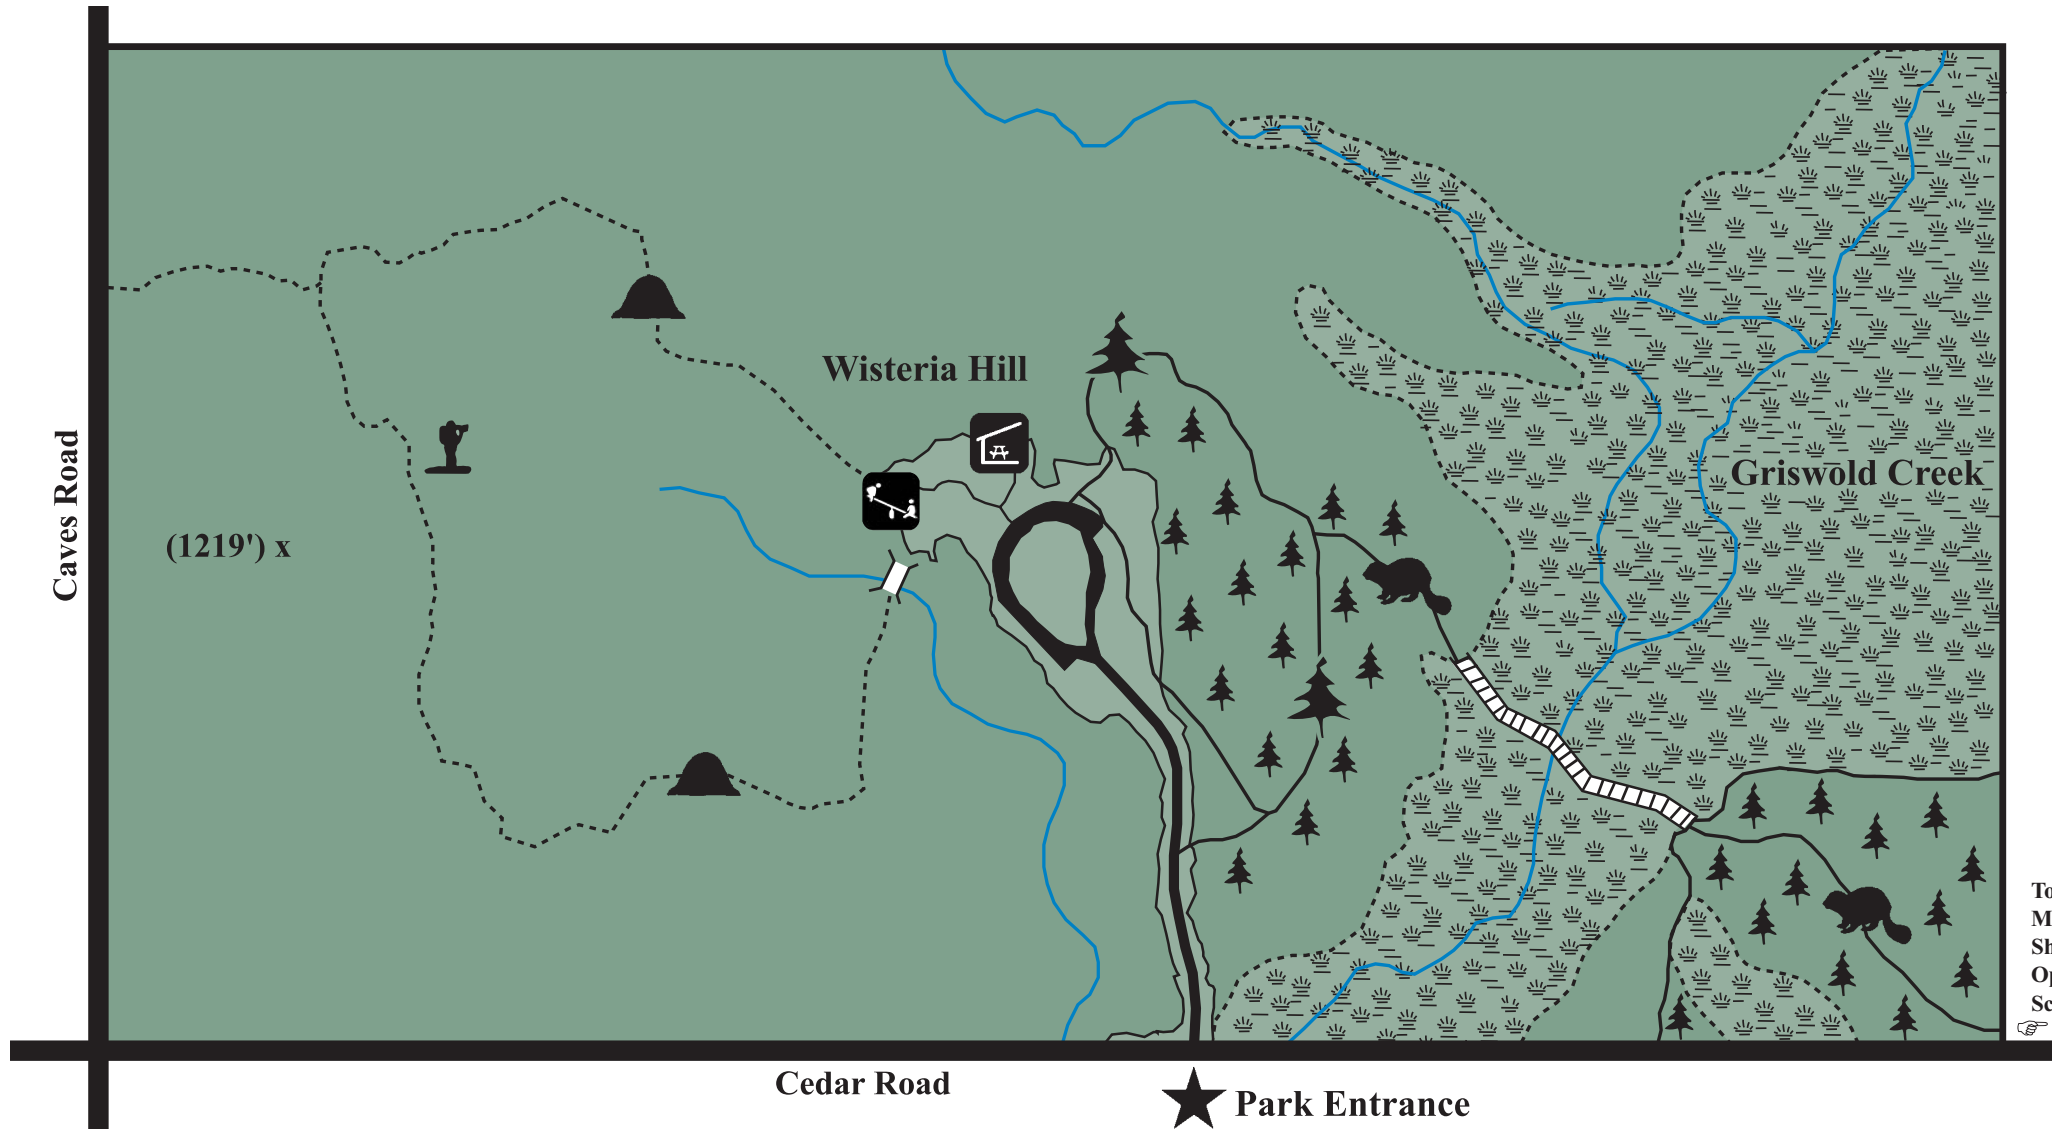

PICNIC AREA

Wisteria Hill

TRAILS

MILES

- Griswold Creek Trail 0.2
- Evergreen Trail 0.3
- Summit Trail 0.5

MAP KEY

- Woodland
- Wetland
- Mowed Areas
- Evergreens
- Observation Deck
- Boardwalk

BESSIE BENNER METZENBAUM PARK

To Bessie Benner
Metzenbaum
Sheltered Industries
Opportunities
School