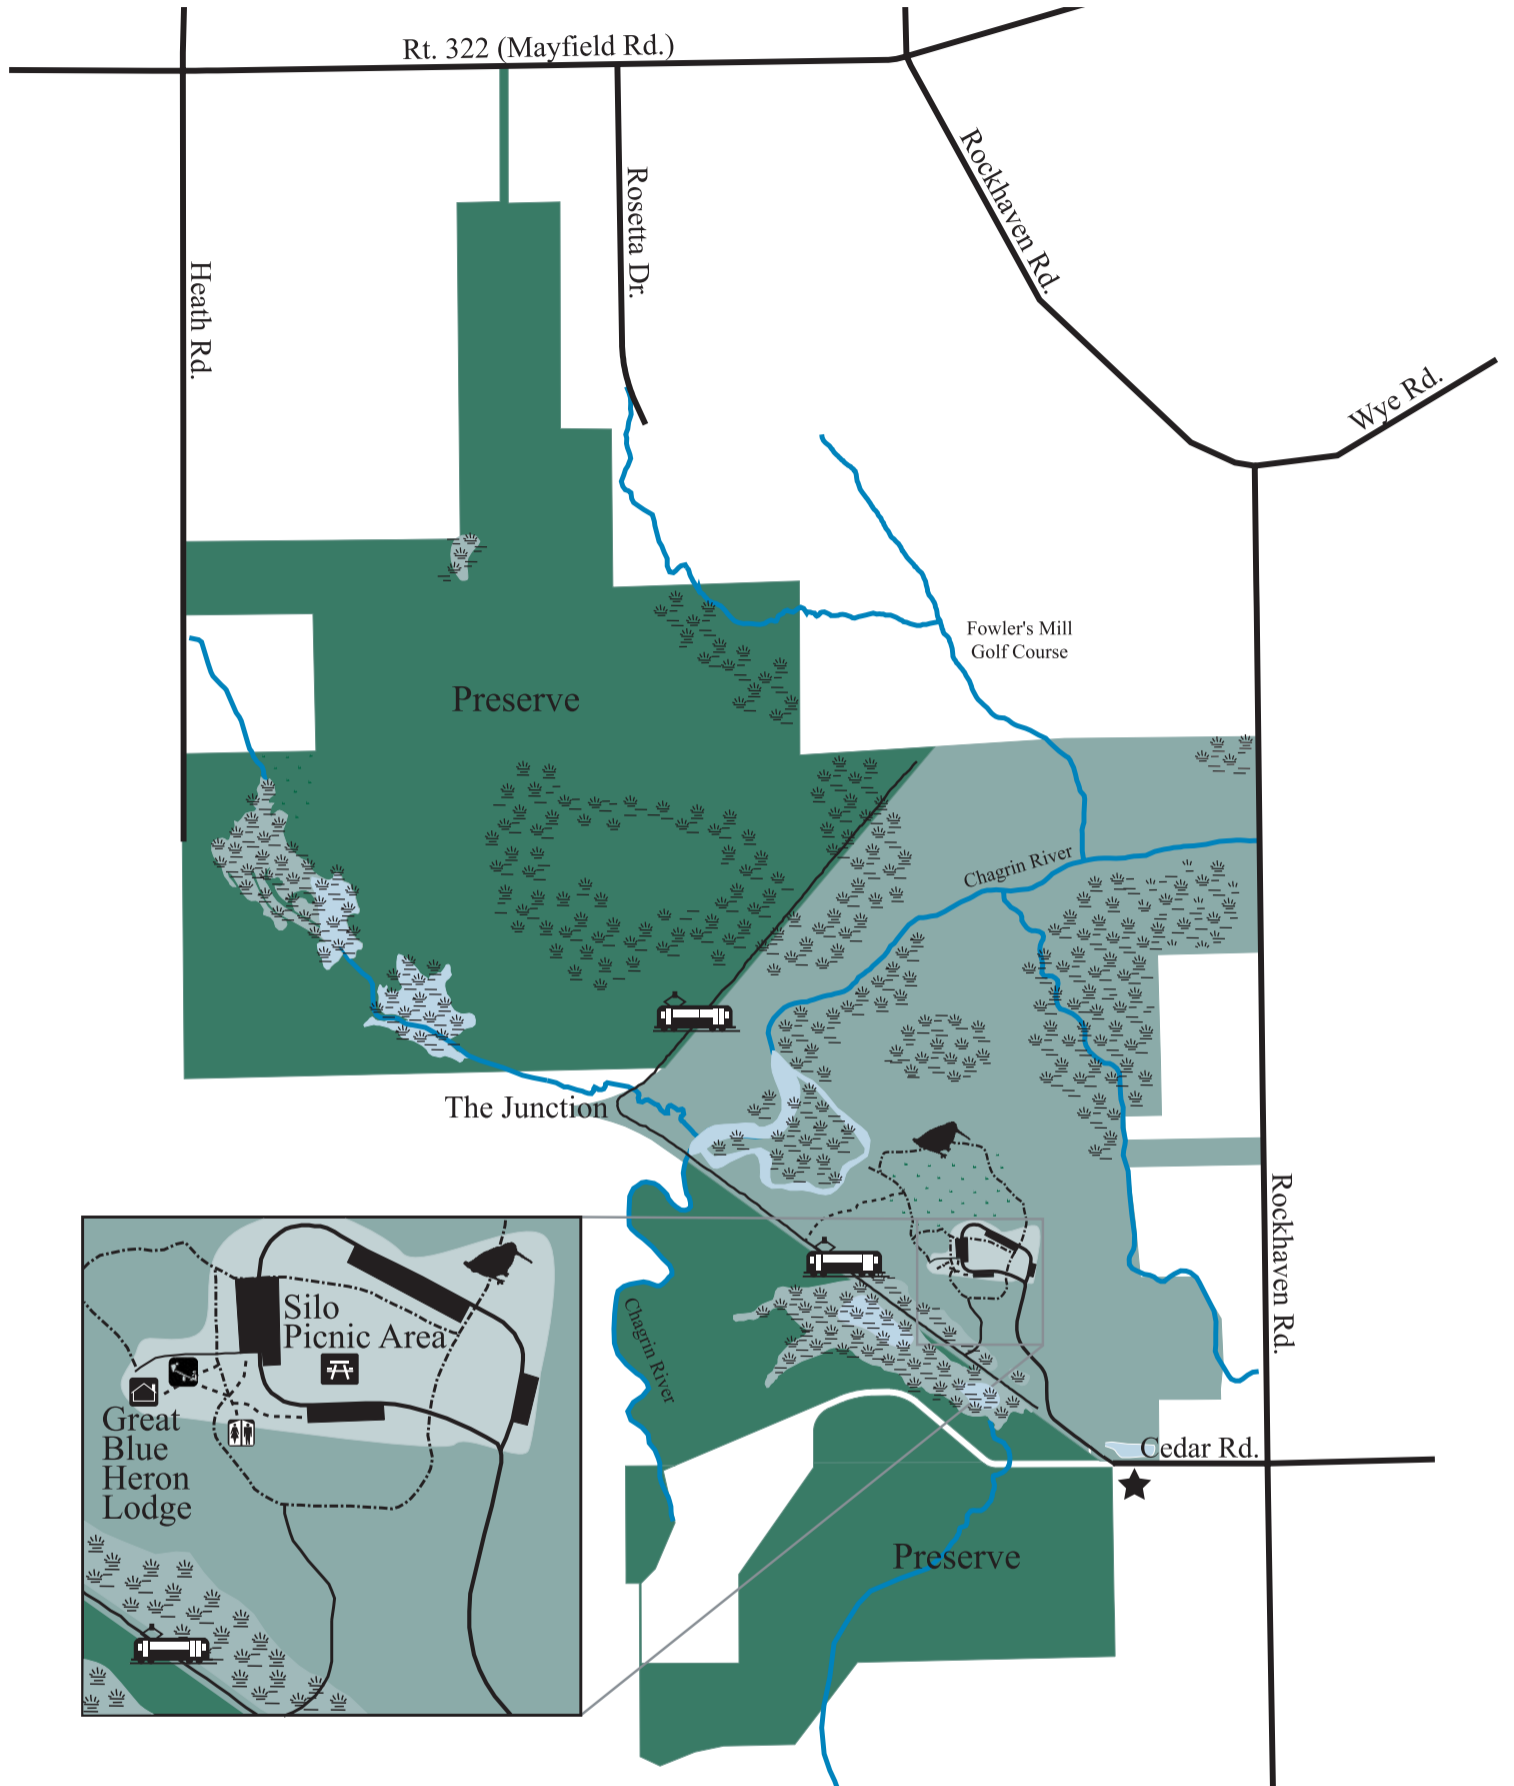

THE ROOKERY

MAP KEY

- Preserve
- Woodland
- Wetland
- Meadow/Shrub
- Mowed Areas
- Park Entrance

PICNIC AREA

Silo Picnic Area

TRAILS

		MILES
Woodcock Trail		0.4
Interurban Trail		1.0